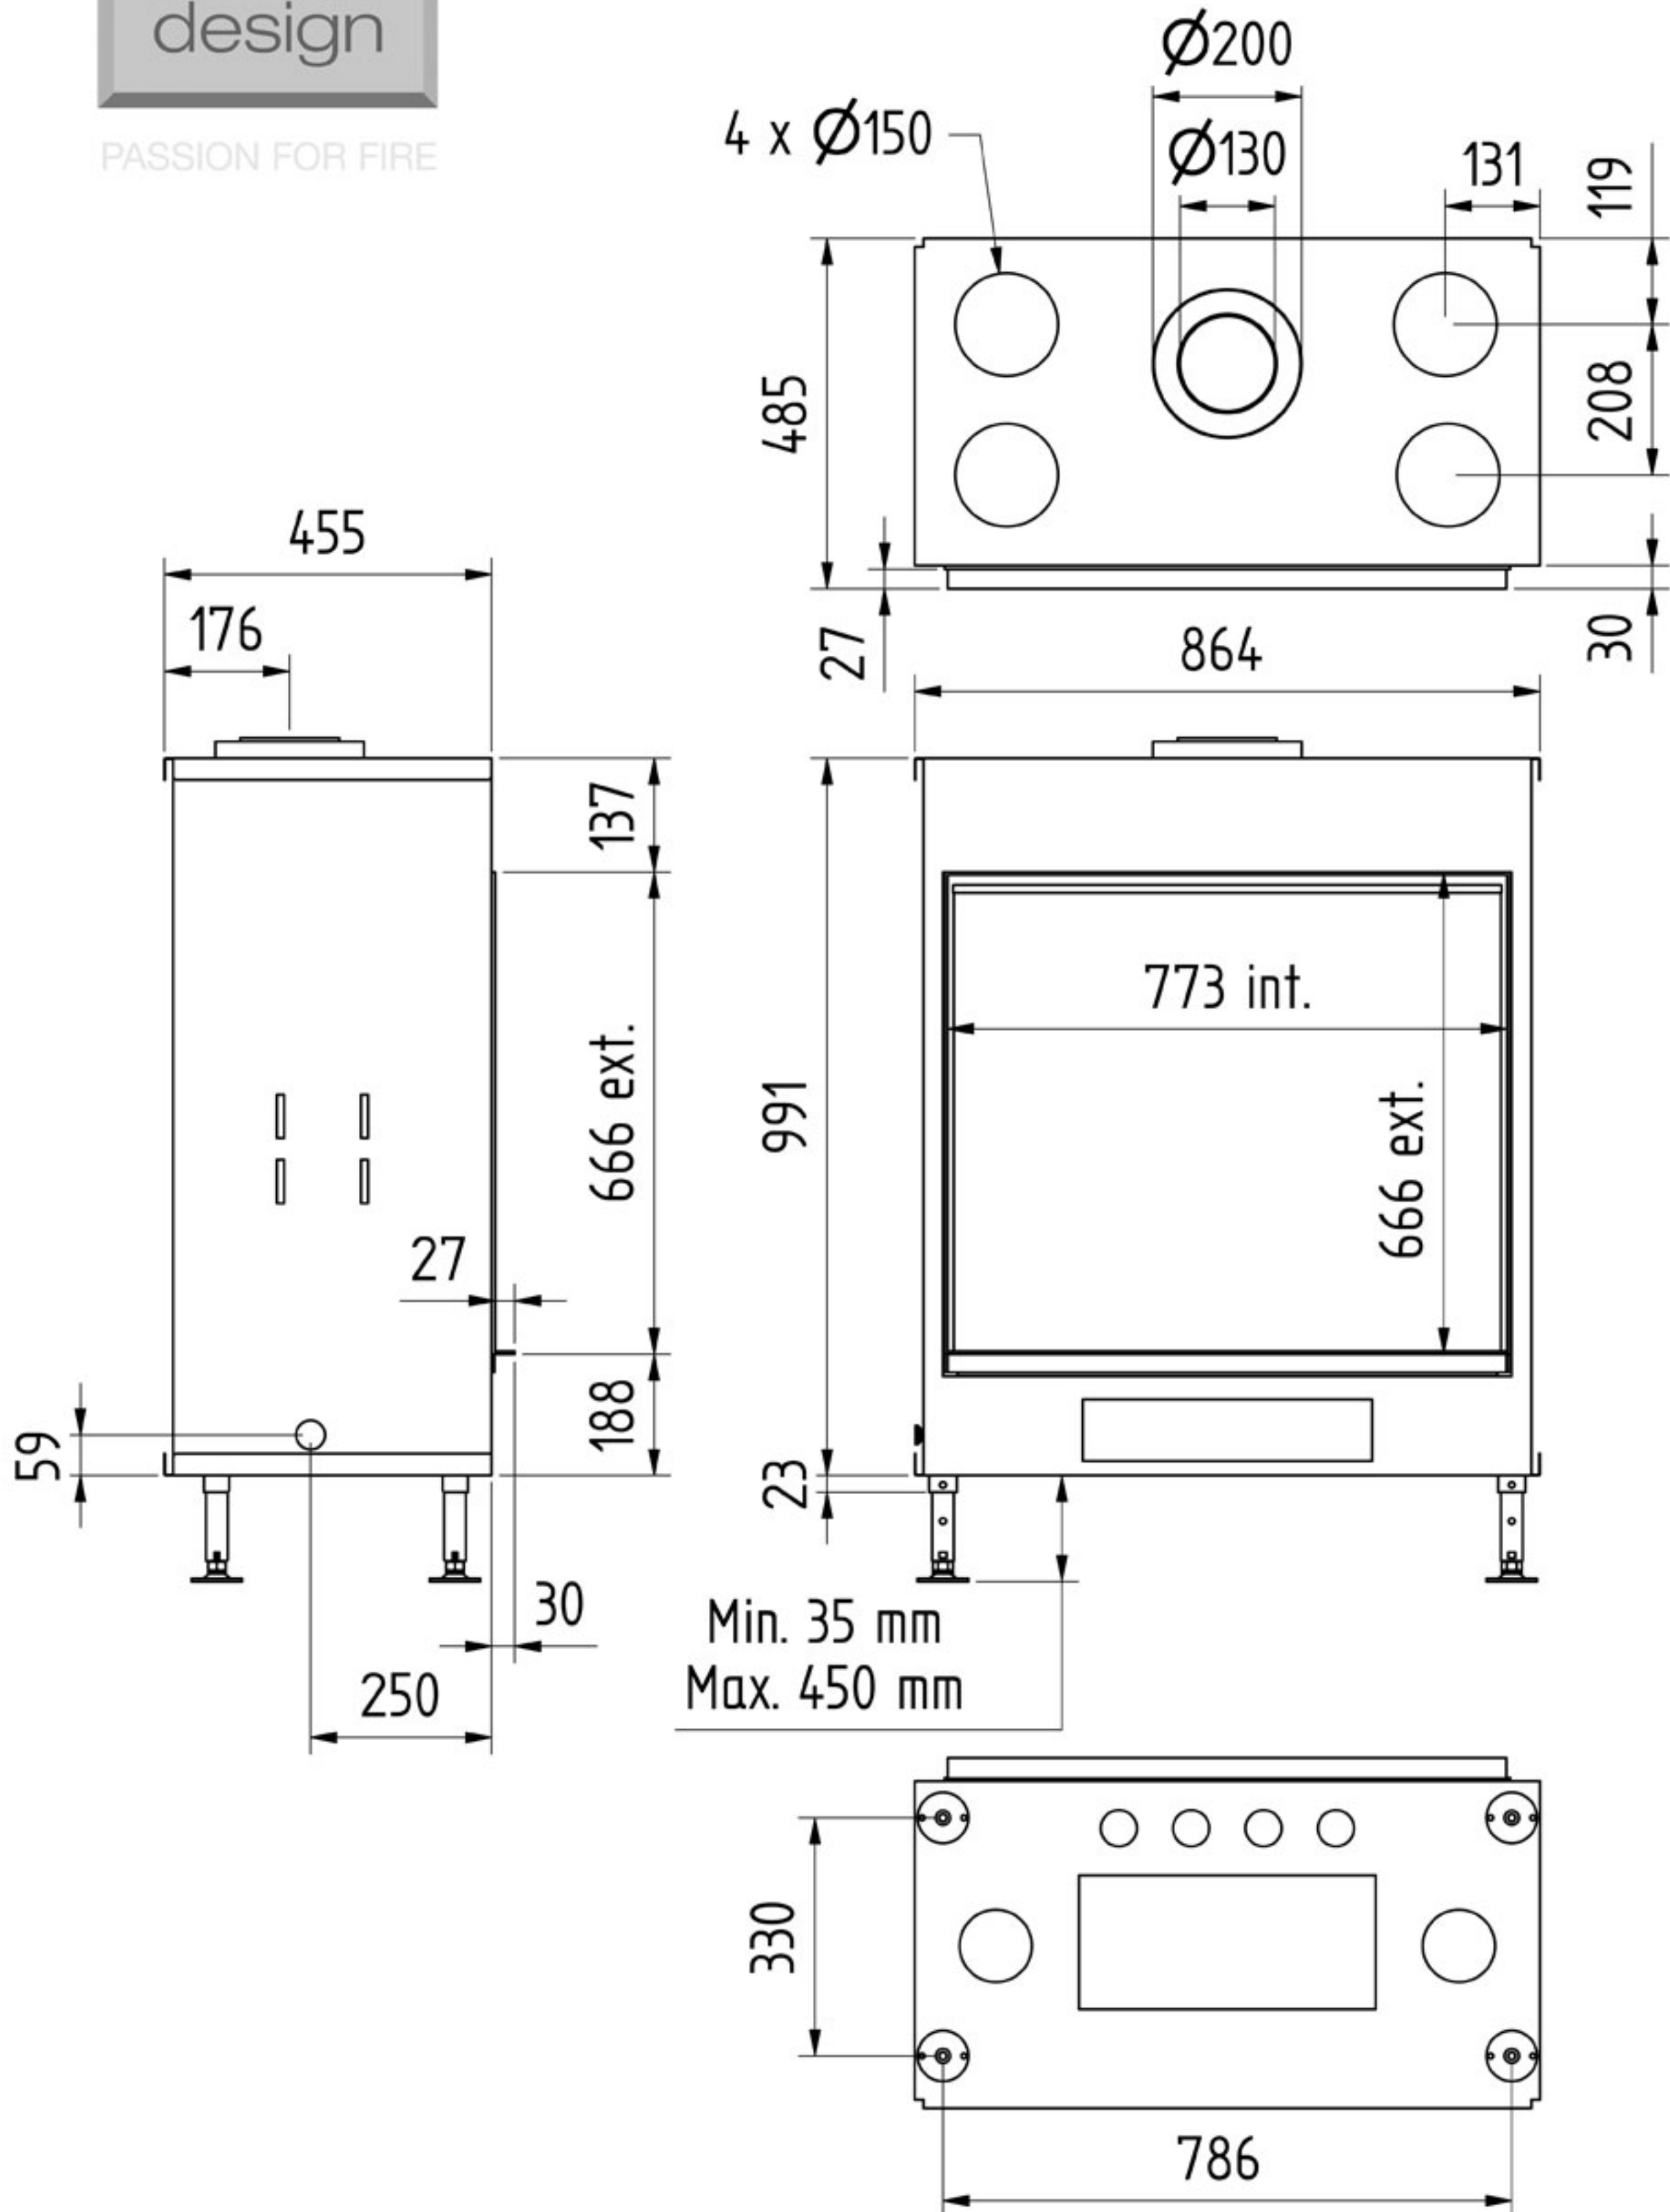

PASSION FOR FIRE

LUNA DIAMOND 850 V

PASSION FOR FIRE

LUNA DIAMOND 850 V - 2 BR